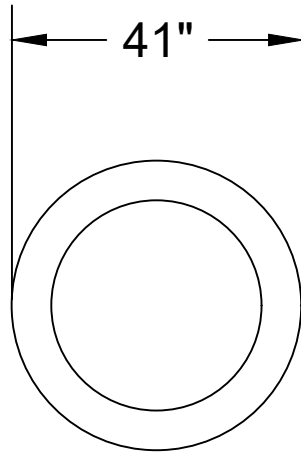

Jarrett Concrete Products 615-792-9332
2012 Hwy 12 South, Ashland City, TN 37015

Storm Manhole

Grease Trap

24" x 24"

Risers Rings (Storm)

Date: 5-25-2018

Drawn By: L.Owen

Weight: 393 lbs