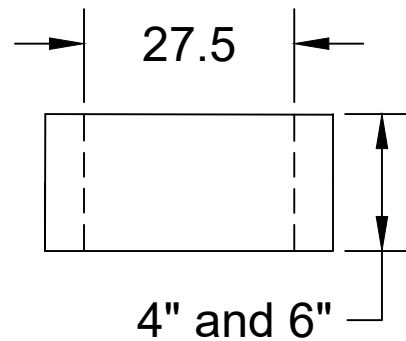

Jarrett Concrete Products 615-792-9332
2012 Hwy 12 South, Ashland City, TN 37015

Storm Manhole

Grease Trap

24" x 24"

Risers Rings (Storm)

Date: 5-25-2018

Drawn By: L.Owen

Weight: 393 lbs