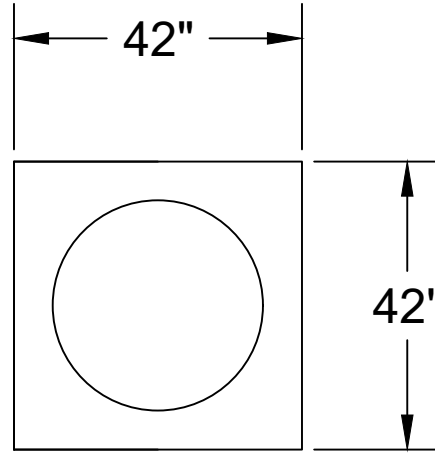

Jarrett Concrete Products 615-792-9332
2012 Hwy 12 South, Ashland City, TN 37015

Storm Manhole

Grease Trap

24" x 24"

Risers Rings (Storm)

Date: 5-25-2018

Drawn By: L.Owen

Weight: 393 lbs