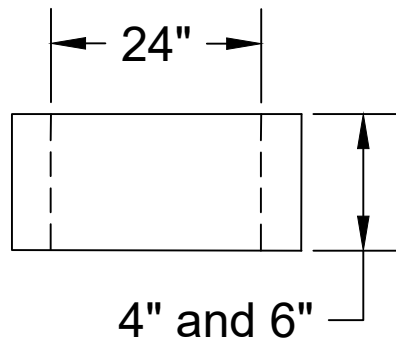

Jarrett Concrete Products 615-792-9332
2012 Hwy 12 South, Ashland City, TN 37015

Storm Manhole

Grease Trap

24" x 24"

Risers Rings (Storm)

Date: 5-25-2018

Drawn By: L.Owen

Weight: 393 lbs