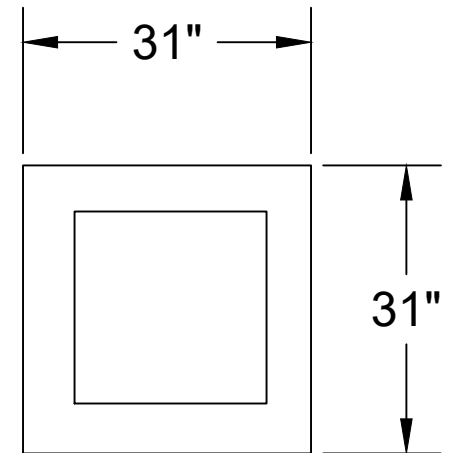

Jarrett Concrete Products 615-792-9332
2012 Hwy 12 South, Ashland City, TN 37015

Storm Manhole

Grease Trap

24" x 24"

Risers Rings (Storm)

Date: 5-25-2018

Drawn By: L.Owen

Weight: 393 lbs