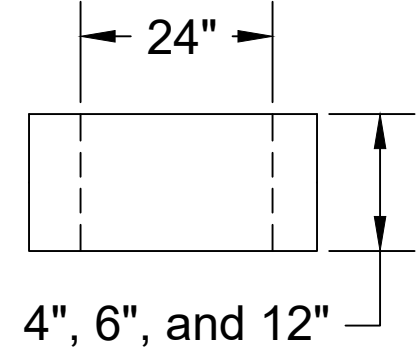

Jarrett Concrete Products 615-792-9332
2012 Hwy 12 South, Ashland City, TN 37015

Storm Manhole

Grease Trap

24" x 24"

Risers Rings (Storm)

Date: 5-25-2018

Drawn By: L.Owen

Weight: 393 lbs