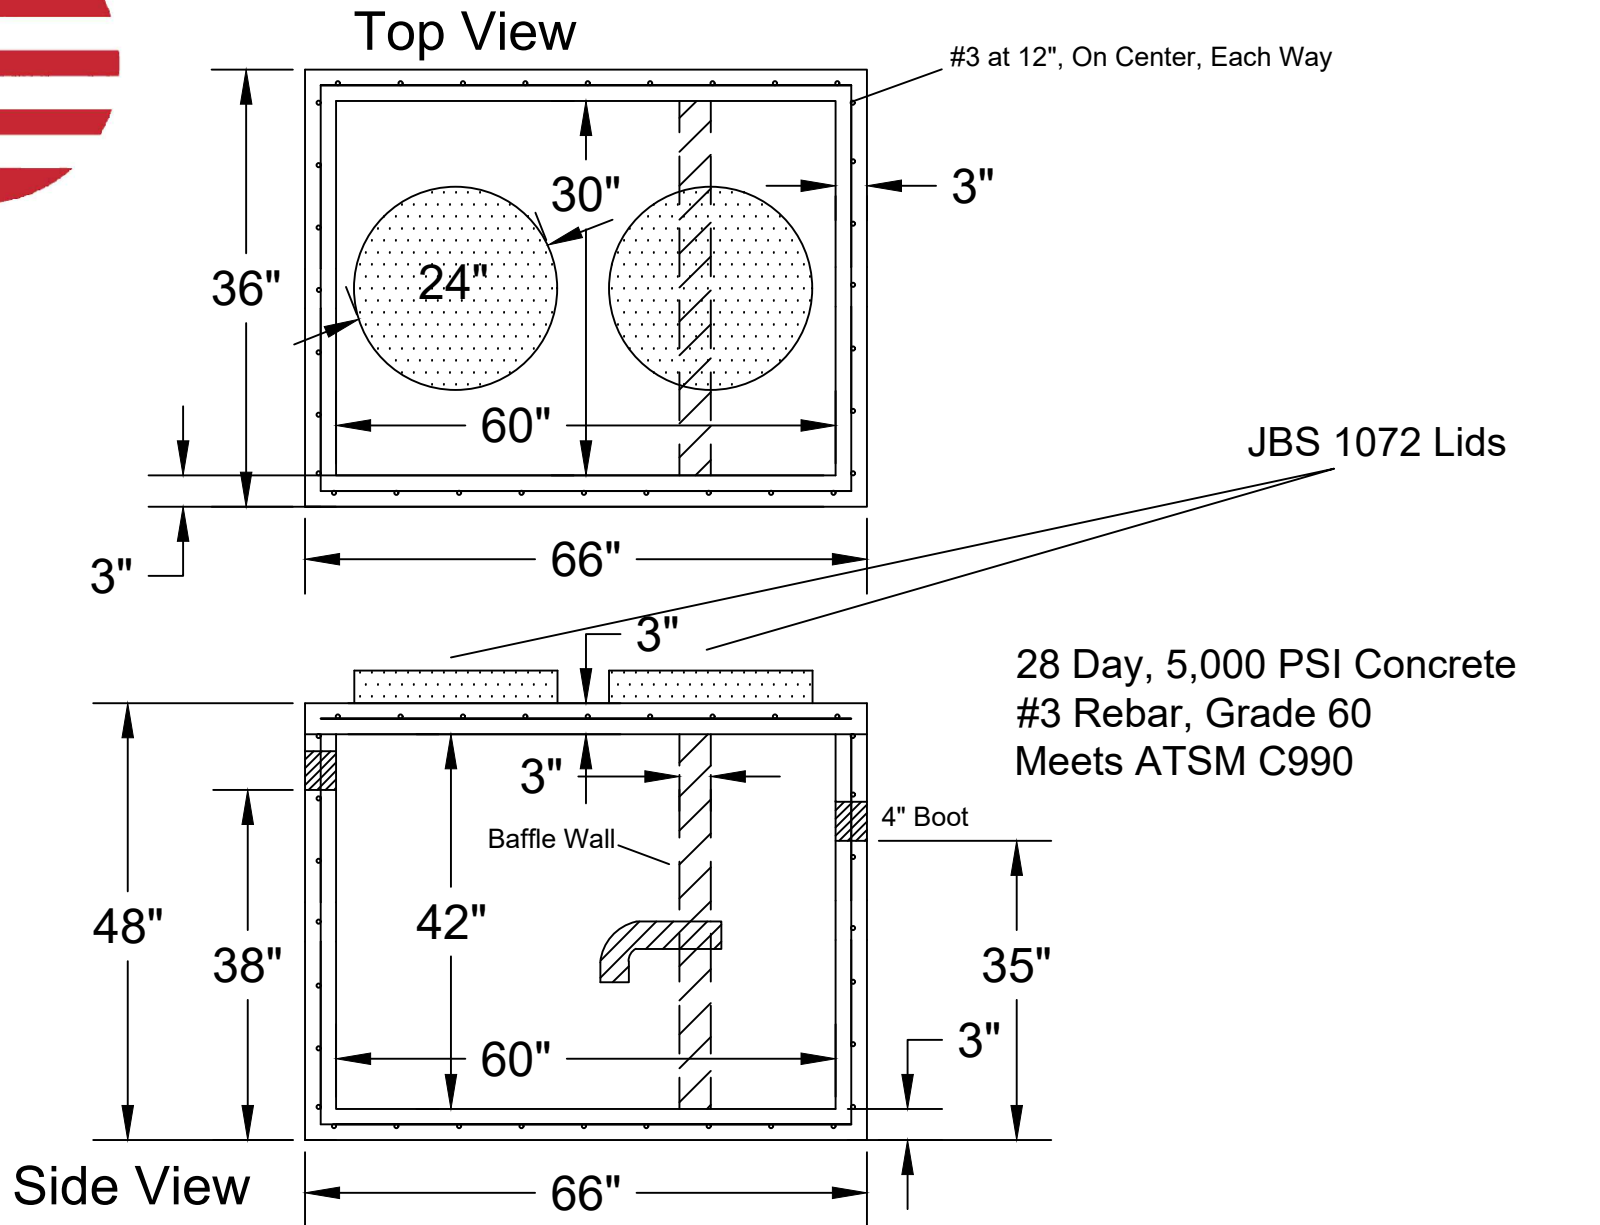

Jarrett Concrete Products 615-792-9332
2012 Hwy 12 South, Ashland City, TN 37015

Grease Trap 250 Gallon		
Date: 5-29-2018	Drawn By: L.Owen	Weight: 3,270 lbs